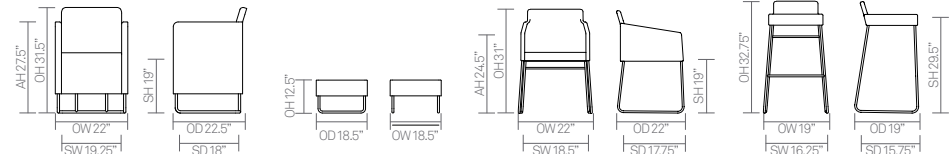

Fabric Grade	C.O.M.		C.O.L.								A	B		
	1	2	3	4	5	6	7	8	9	10			11	
A530Q • Club chair • Skid base • Quilted upholstery	1812	1861	1916	1985	2055	2124	2193	2331	2609	2886	3163	2667	3475	
	4 yds		88 sq ft.											
A531Q • Footstool • Skid base • Quilted upholstery	578	594	612	634	656	679	701	745	835	924	1013	873	1111	
	1 yds		24 sq ft.											
A532Q • Dining chair • Skid base • Quilted upholstery	1366	1392	1422	1459	1496	1533	1571	1645	1793	1942	2090	1841	2257	
	2.5 yds		55 sq ft.											
A534Q • High stool • Skid base • Quilted upholstery	1020	1032	1046	1063	1081	1098	1115	1150	1219	1289	1358	1235	1438	
	1 yds		20 sq ft.											
A530 • Club chair • Skid base	1705	1754	1809	1878	1948	2017	2086	2225	2502	2779	3056	2560	3368	
	4 yds		88 sq ft.											
A531 • Footstool • Skid base	525	541	558	581	603	625	647	692	781	870	959	799	1058	
	1 yds		22 sq ft.											
A532 • Dining chair • Skid base	1270	1296	1325	1363	1400	1437	1474	1548	1697	1845	1994	1727	2160	
	2.5 yds		55 sq ft.											
A534 • High stool • Skid base	977	989	1003	1020	1038	1055	1072	1107	1176	1246	1315	1192	1395	
	1 yds		22 sq ft.											

A, B = Leather

All prices listed in US $

COM = Customers own Material (yds)

COL = Customers own Leather (sq ft.)