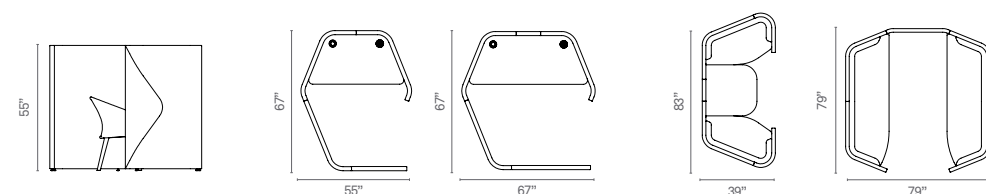

dimensions — OH - Overall Height

Code	Specification	Plan view	Cost $	
HAPDS14L • Solo (Left Hand) HAPDS14R • Solo (Right Hand)	Compact single person workspace, comprising four upholstered panels and vertical cable management		6975	
			TFL – A	
HAPDST* • Solo Table 45.2" x 23.6"	Solo work surface including pen pot		258	
NOD3 • Power Module to table top			461	* See Note 4
HAPDSP14L • Solo Plus (Left Hand) HAPDSP14R • Solo Plus (Right Hand)	Single person workspace comprising five upholstered panels and vertical cable management		8163	
			TFL – A	
HAPDSPT* • Solo Plus Table 57.0" x 23.6"	Solo Plus work surface including pen pot		291	
NOD3 • Power Module to table top			461	* See Note 4
HAPDD14 • Duo	Compact two person meeting space, comprising five upholstered panels and vertical cable management (see below for seating elements)		7306	
Fabric Grade	1 2 3 4 5 6 7 8 9 10 11 C.O.M			
HAPDDU* • Duo bench seat and back elements	1708 1765 1831 1912 1994 2076 2157 2320 2647 2974 3301 1708 5.25 yds		TFL – A	
HAPDDT* • Duo Table 27.5" x 27.5"	Duo meeting table including Black EPPC support leg		419	* See Note 4
SEC15 • Power Module to table top			354	
HAPDQ14 • Quad	Four person meeting space, comprising five upholstered panels (see below for seating elements)		7981	
Fabric Grade	1 2 3 4 5 6 7 8 9 10 11 C.O.M			
HAPDQU* • Quad bench seat and back elements	2813 2905 3010 3141 3272 3404 3535 3797 4322 4846 5371 2813 8.25 yds		TFL – A	
HAPDQT • Ad-Lib Quad Table	Quad meeting table and Black EPPC support leg		488	
SEC15 • Power Module to table top			354	* See Note 4

to specify your pod...

1. Check the **Standard Features, Finishes** and dimensions and select the version you require.
2. Choose the **Camira Blazer Fabric** combination for the panels and the work surface or table top finish.
3. Select the **Fabric Grade** for the fabric specified for the seat and backrest (where applicable). Refer to main price list for fabric options.
4. N.B. Pods comprise multiple elements; screens, work surface and integrated seating (where applicable) each element is individually coded and priced above and must be added together to achieve the configuration as shown.

*HAPDST Solo Table must be ordered with Solo models

*HAPDDT Duo Table must be ordered with Duo models

*HAPDSPT Solo Plus Table must be ordered with Solo Plus models

*HAPDQU Quad Upholstered Seat must be ordered with Quad models

*HAPDDU Duo Upholstered Seat must be ordered with Duo models

When ordering please ensure that you send us all this information so we can correctly fulfill your requirements.