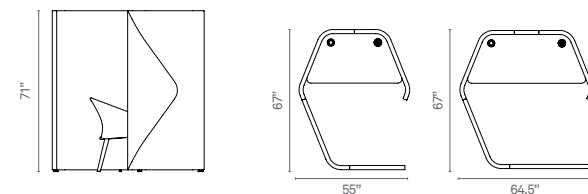

dimensions — OH - Overall Height

Code	Specification	Plan view	Cost $
HAPDS18L • Solo (Left Hand) HAPDS18R • Solo (Right Hand)	Compact single person workspace, comprising four upholstered panels, vertical cable management		7772
• Task Light			735
			TFL – A
HAPDST* • Solo Table 45.2" x 23.6"	Solo work surface including pen pot		258
NOD3 • Power Module to table top			461
			* See Note 4
HAPDSP18L • Solo Plus (Left Hand) HAPDSP18R • Solo Plus (Right Hand)	Single person workspace comprising five upholstered panels, vertical cable management		8961
• Task Light			735
			TFL – A
HAPDSPT* • Solo Plus Table 57.0" x 23.6"	Solo Plus work surface including pen pot		291
NOD3 • Power Module to table top			461
			* See Note 4
HAPDD18 • Duo	Compact two person meeting space, comprising five upholstered panels, vertical cable management and task light (see below for seating elements)		9100
• Task Light			735
Fabric Grade			1 2 3 4 5 6 7 8 9 10 11 C.O.M
HAPDDU* • Duo bench seat and back elements			1708 1765 1831 1912 1994 2076 2151 2320 2647 2974 3301 1708 5.25 yds
			TFL – A
HAPDDT* • Duo Table 27.5" x 27.5"	Duo meeting table including Black EPPC support leg		419
SEC15 • Power Module to table top			354
			* See Note 4
HAPDQ18 • Quad	Four person meeting space, comprising five upholstered panels (see below for seating elements)		10221
Fabric Grade			1 2 3 4 5 6 7 8 9 10 11 C.O.M
HAPDQU* Quad bench seat and back elements			2813 2905 3010 3141 3272 3404 3535 3797 4322 4846 5371 2813 8.25 yds
			TFL
HAPDQT Ad-Lib Quad Table	Freestanding meeting table with Black EPPC leg column and base		488
SEC15 Power Module to table top			354
			* See Note 4

All prices listed in US $

to specify your pod...

1. Check the **Standard Features, Finishes** and dimensions and select the version you require.
2. Choose the **Camira Blazer Fabric** combination for the panels and the work surface or table top finish.
3. Select the **Fabric Grade** for the fabric specified for the seat and backrest (where applicable). Refer to main price list for fabric options.
4. N.B. Pods comprise multiple elements; screens, work surface and integrated seating (where applicable) each element is individually coded and priced above and must be added together to achieve the configuration as shown.

*HAPDST Solo Table must be ordered with Solo models

*HAPDSPT Solo Plus Table must be ordered with Solo Plus models

*HAPDDU Duo Upholstered Seat must be ordered with Duo models

*HAPDDT Duo Table must be ordered with Duo models

*HAPDQU Quad Upholstered Seat must be ordered with Quad models

When ordering please ensure that you send us all this information so we can correctly fulfill your requirements.