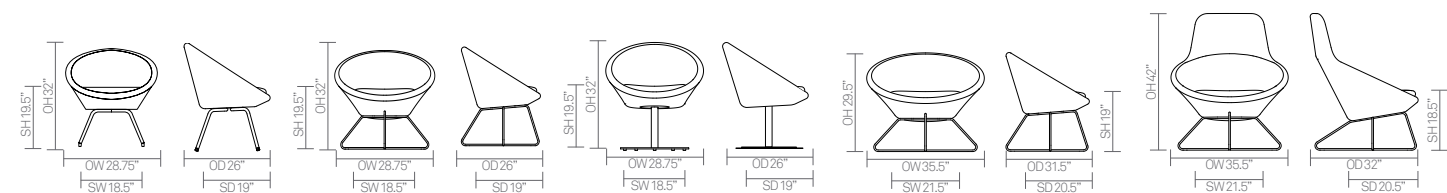

standard & optional features

● Standard feature
□ Not available

	A637 Tub Chair 4 Leg Frame	A630 Tub Chair Wire Frame	A633 Tub Chair Pedestal Swivel Base	A631 Lounge Chair Wire Frame	A632 Lounge Chair Wire Frame Headrest	A634 Lounge Chair Pedestal Swivel Base	A635 Lounge Chair Pedestal Swivel Base Headrest
Weight	38lbs	38lbs	80lbs	44lbs	51lbs	85lbs	94lbs
Molded foam construction	●	●	●	●	●	●	●
Fully upholstered	●	●	●	●	●	●	●
Tubular steel frame finished in Silver M04 powder coat *1	●	□	□	□	□	□	□
Wire frame finished in Polished Chrome *3	□	●	□	●	●	□	□
Steel swivel pedestal base finished in Polished Chrome	□	□	●	□	□	●	●
Plastic glides	□	●	●	●	●	●	●
Plastic self leveling glides *2	●	□	□	□	□	□	□

dimensions — OH - Overall Height OD - Overall Depth OW - Overall Width AH - Arm Height SH - Seat Height SW - Seat Width SD - Seat Depth

Fabric Grade	C.O.M.		C.O.L.								A	B		
	1	2	3	4	5	6	7	8	9	10			11	
A637 • Tub chair • 4 leg frame	2010	2045	2084	2134	2183	2233	2282	2381	2579	2777	2975	2596	3129	
	3 yds		66 sq ft.											
A630 • Tub chair • Wire frame	2137	2161	2189	2223	2258	2293	2327	2397	2535	2674	2812	2714	3246	
	3 yds		66 sq ft.											
A633 • Tub chair • Pedestal swivel base	2686	2734	2789	2859	2928	2997	3067	3205	3482	3760	4037	3292	3825	
	3.5 yds		77 sq ft.											
A631 • Lounge chair • Wire frame	2502	2537	2576	2626	2675	2725	2774	2873	3071	3269	3467	3359	4158	
	3.5 yds		77 sq ft.											
A632 • Lounge chair with integral headrest • Wire frame	2781	2822	2870	2929	2989	3048	3108	3226	3464	3702	3939	3743	4638	
	4.5 yds		99 sq ft.											
A634 • Lounge chair • Pedestal swivel base	3055	3096	3144	3203	3262	3322	3381	3500	3738	3975	4213	3924	4723	
	3.5 yds		77 sq ft.											
A635 • Lounge chair with integral headrest • Pedestal swivel base	3304	3352	3408	3478	3546	3616	3685	3824	4101	4378	4655	4278	5174	
	4.5 yds		99 sq ft.											