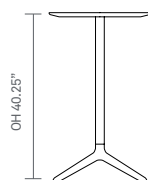

dimensions — OH - Overall Height OD - Overall Depth OW - Overall Width AH - Arm Height SH - Seat Height SW - Seat Width SD - Seat Depth