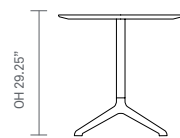

dimensions — OH - Overall Height OD - Overall Depth OW - Overall Width AH - Arm Height SH - Seat Height SW - Seat Width SD - Seat Depth