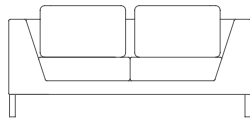

Octo Lounge

Design by Allermuir

This elegant low back design incorporates sofas, modular elements, armchairs and benches with a complementary deep edge coffee table. The finesse of Octo's upholstery detailing, generous proportions and sublime comfort sets it apart from others in its class.

OCTLW02

Design Allermuir

Our team of talented in house designers are responsible for creating elegant, innovative furniture designs which not only look beautiful, but minimize the impact on the world around us.