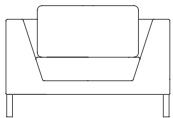

Octo Lounge

Design by Allermuir

This elegant low back design incorporates sofas, modular elements, armchairs and benches with a complementary deep edge coffee table. The finesse of Octo's upholstery detailing, generous proportions and sublime comfort sets it apart from others in its class.