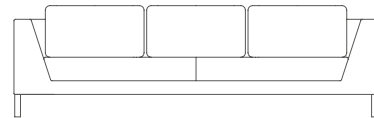

Octo Lounge

Design by Allermuir

This elegant low back design incorporates sofas, modular elements, armchairs and benches with a complementary deep edge coffee table. The finesse of Octo's upholstery detailing, generous proportions and sublime comfort sets it apart from others in its class.

OCTLW03

Design Allermuir

Our team of talented in house designers are responsible for creating elegant, innovative furniture designs which not only look beautiful, but minimize the impact on the world around us.